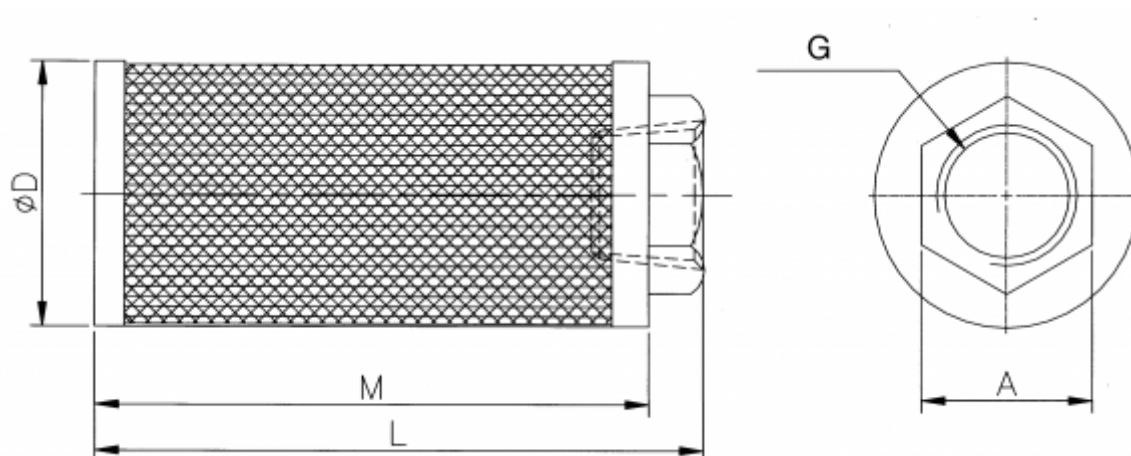

Data Sheet

Article number: 27590020

Description: Inlet air filter MF-20 2 1/2"
KB-7..., 8..

Measures

A	= 97
D	= 148
G (Thread)	= PT-2 1/2"
L	= 274
M	= 252
Mesh	= 100
Model	= KB-7...,KB-8...,KB-83...,KB-84...